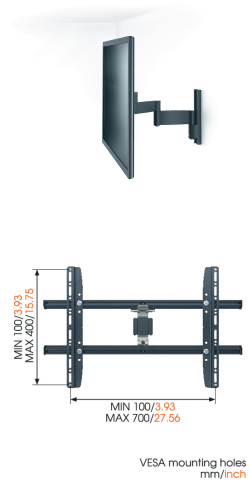

**NEW!**

WALL 1345 BLACK LED/LCD/Plasma wall mount

- Screen size (Min. - Max.): 32 - 55 " / 81 - 140 cm
- Max. weight: 45 kg / 99 lbs
- Tilt: 10 °
- Turn: 180 °
- Min. distance to the wall (mm): 125 mm
- VESA mounting holes: 100x100mm up to 700x400mm
- Guarantee: Life time
- Available colours: Black, Silver

Wow your family and friends with TV viewing to the max with the WALL 1345 LED/LCD/Plasma wall mount. When you want the utmost viewing flexibility in the living room, home cinema and bedroom. Ideal for mounting your flat screen TV around a corner or in a cupboard. It extends out from the wall, turns up to 180 degrees (90 degrees left and 90 degrees right) and tilts your screen 10 degrees forwards and backwards. This mount is part of the Vogel's TURN products.

WALL 1345 BLACK LED/LCD/Plasma wall mount

mm/inch

Watch the big game on the big screen in your living room and give everyone the best seat in the house. Or screen a new movie with friends in your home cinema and give everyone a great view. Put your LED/LCD/Plasma TV around a corner or next to your bed and watch your favourite show in luxury. Turn the screen to the right and left and tilt it forward and backward so you always have a great view. Cables are easily guided to prevent damage. This wall mount extends up to 53 cm (20.9 inch) and provides secure support for up to 45 kg (99 lbs). It comes in black and silver and is suitable for screen sizes of 32 to 55 inch (81 to 140 cm).

Features

- Experience the best view anywhere in the room
- Generally used for living room, home cinema and bedroom
- Easy guidance of your cables
- All TV mounting materials included: M4, M6 and M8 bolts
- All wall mounting materials included: screws and fischer® plugs
- Mount your TV with (VESA) mounting holes up to 700 x 400 mm
- For use around a corner or in a cabinet