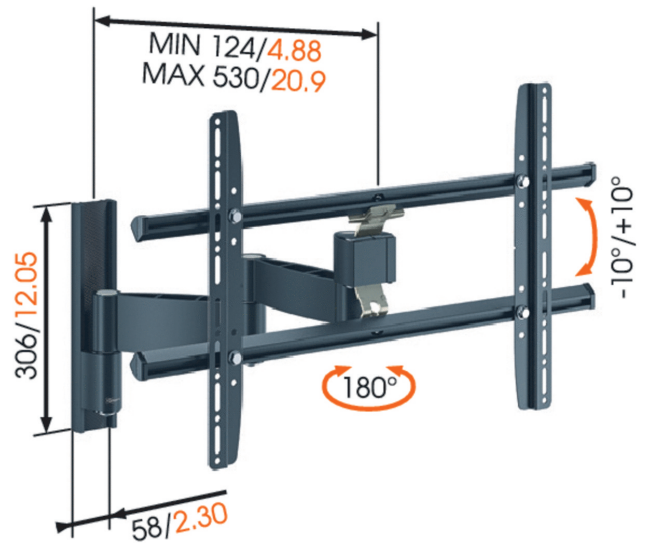

**NEW!**

WALL 1345 BLACK LED/LCD/Plasma wall mount

- Screen size (Min. - Max.): 32 - 55 " / 81 - 140 cm
- Max. weight: 45 kg / 99 lbs
- Tilt: 10 °
- Turn: 180 °
- Min. distance to the wall (mm): 125 mm
- VESA mounting holes: 100x100mm up to 700x400mm
- Guarantee: Life time
- Available colours: Black, Silver

Wow your family and friends with TV viewing to the max with the WALL 1345 LED/LCD/Plasma wall mount. When you want the utmost viewing flexibility in the living room, home cinema and bedroom. Ideal for mounting your flat screen TV around a corner or in a cupboard. It extends out from the wall, turns up to 180 degrees (90 degrees left and 90 degrees right) and tilts your screen 10 degrees forwards and backwards. This mount is part of the Vogel's TURN products.

WALL 1345 BLACK LED/LCD/Plasma wall mount

mm/inch

Watch the big game on the big screen in your living room and give everyone the best seat in the house. Or screen a new movie with friends in your home cinema and give everyone a great view. Put your LED/LCD/Plasma TV around a corner or next to your bed and watch your favourite show in luxury. Turn the screen to the right and left and tilt it forward and backward so you always have a great view. Cables are easily guided to prevent damage. This wall mount extends up to 53 cm (20.9 inch) and provides secure support for up to 45 kg (99 lbs). It comes in black and silver and is suitable for screen sizes of 32 to 55 inch (81 to 140 cm).

Features

- Experience the best view anywhere in the room
- Generally used for living room, home cinema and bedroom
- Easy guidance of your cables
- All TV mounting materials included: M4, M6 and M8 bolts
- All wall mounting materials included: screws and fischer® plugs
- Mount your TV with (VESA) mounting holes up to 700 x 400 mm
- For use around a corner or in a cabinet